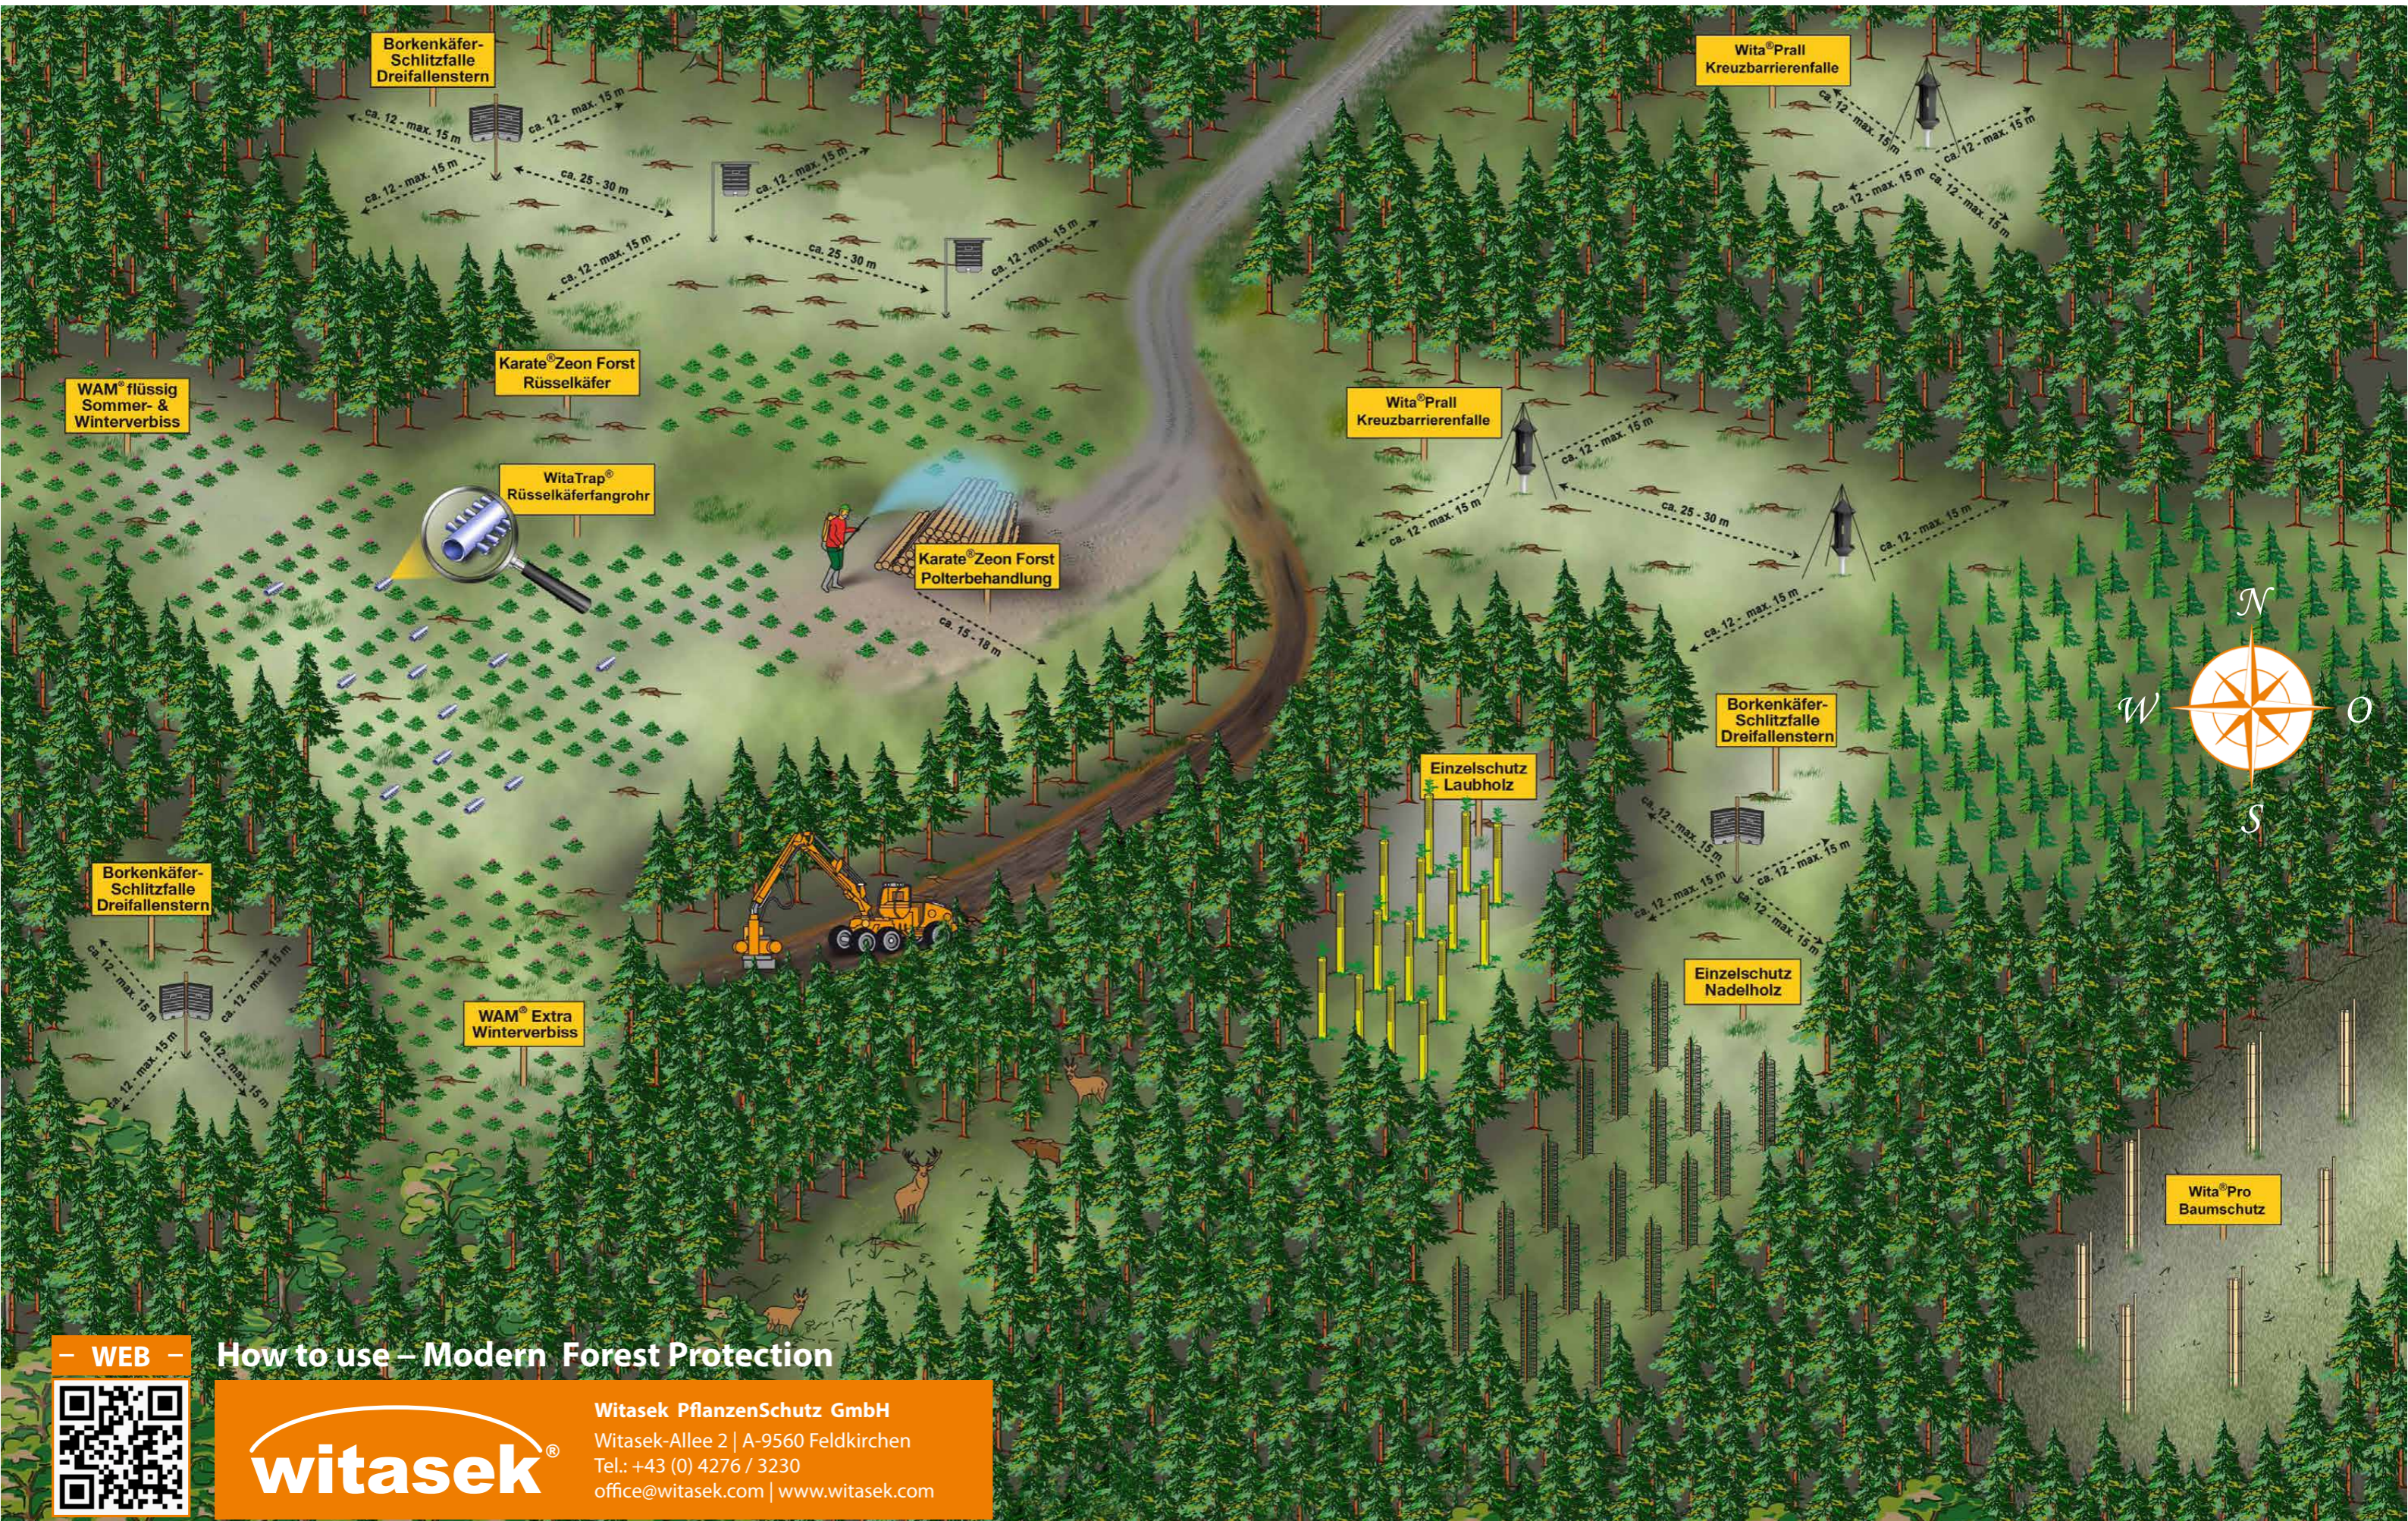

THE RIGHT USE OF FOREST PROTECTION MEASURES

All forest protection measures require their proper use. The image below gives you an impression on the practical use of our forest protection products with a focus on bark beetle control. The image below is designed to serve as a recommendation only. Please read label and product information before use.